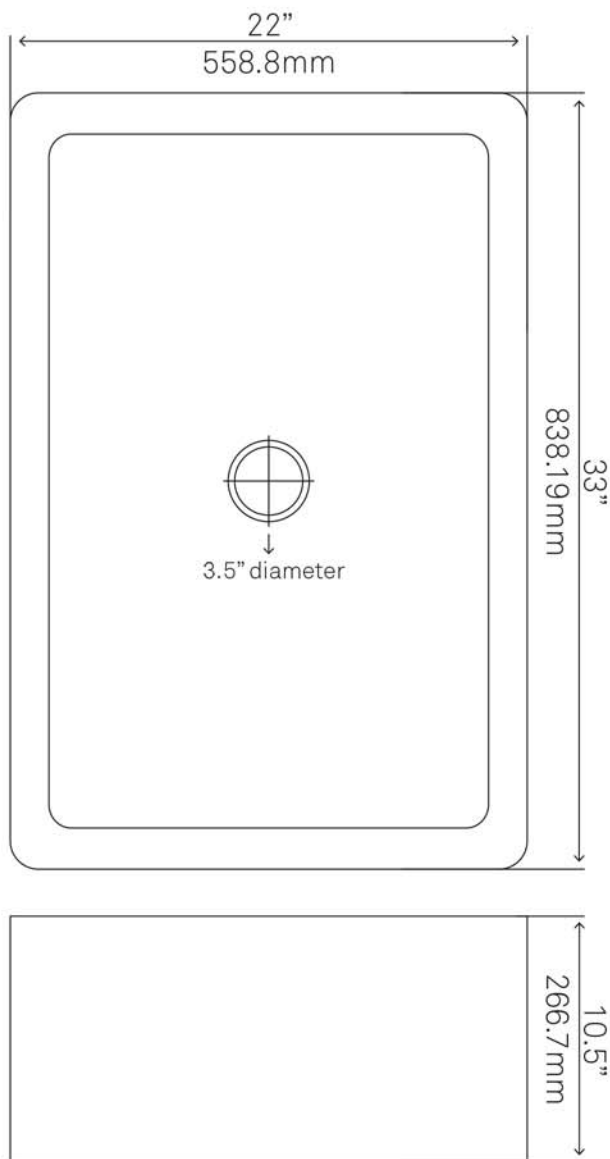

### STANDARD SPECIFICATIONS:

- Single large kitchen sink with apron
- Hand-hammered antique finish
- Drop-in or Undermount installation
- Artisan hand crafted
- 16-gauge recycled copper
- Approximate dimensions
- Tolerance = +/- 1/2"
- Inside 28 x 17 x 10-inches
- 3.5-inch drain opening
- Apron extends 3.5" on both sides
- 2" flat rim
- Standard U.S. plumbing connection
- Made in Mexico